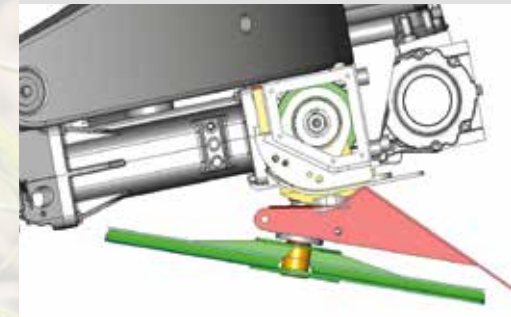

The StalkBuster is integrated into the rotary crop header. It crushes the stubbles intensively before they are pushed down by the tyres of the forage harvester.

\* Source:  
<http://www.amw-nuetzlinge.de/>

## *StalkBuster* - features:

- A part-turn gear has been integrated into the main frame
- A ratchet clutch protects each unit individually
- Specially shaped flails to completely crush the stubbles
- Flail change in seconds without special tools due to polygon gearing
- Power requirement only 4 hp per row
- Fast disassembly of the hood, if mulching is not required
- The transport width of 3.3 m is retained
- Additional weight only 350 kg
- Pneumatic pressure system for soft adaptation to ground contours
- Pneumatic cylinder integrated into the base frame
- Automatic lifting of the mulching units during reversing
- Contact pressure of the units adjustable via control valve with hardly any ground contact
- Exact ground adaptation through individually suspended units