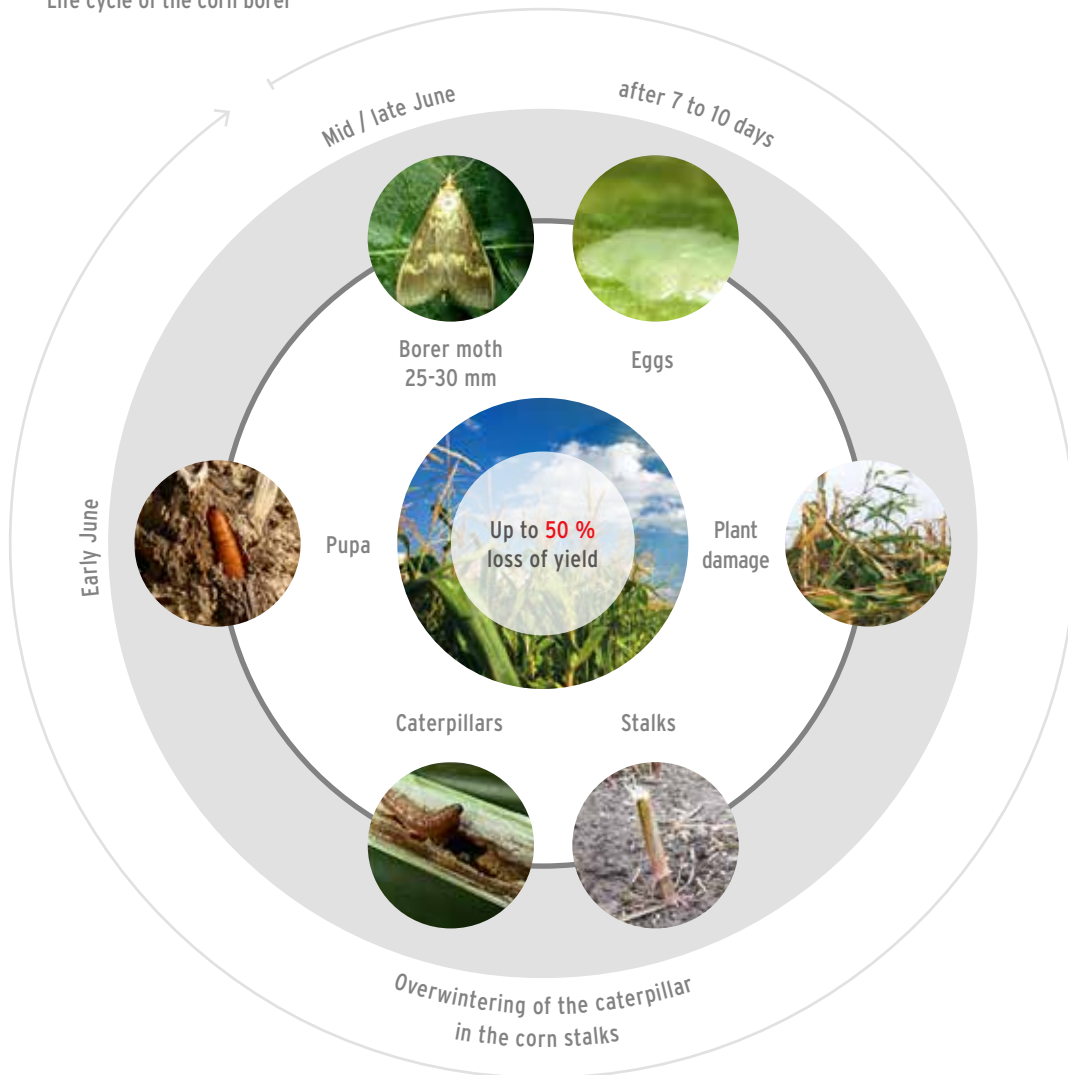

**LEATHER**

## ***StalkBuster***

**A clever strike against the corn borer!**

## Destroys the winter residence of the corn borer.

Life cycle of the corn borer \*

The stubble is the best overwintering home for the larvae. An intensive destruction of the stubble is very important.

According to the FAO the corn borer destroys 4% of the global maize cultivation area. This corresponds to the food requirements of approx. 60 mill. people.\*\*

The StalkBuster is integrated into the rotary crop header. It crushes the stubbles intensively before they are pushed down by the tyres of the forage harvester.

\* Source:  
<http://www.amw-nuetzlinge.de/>