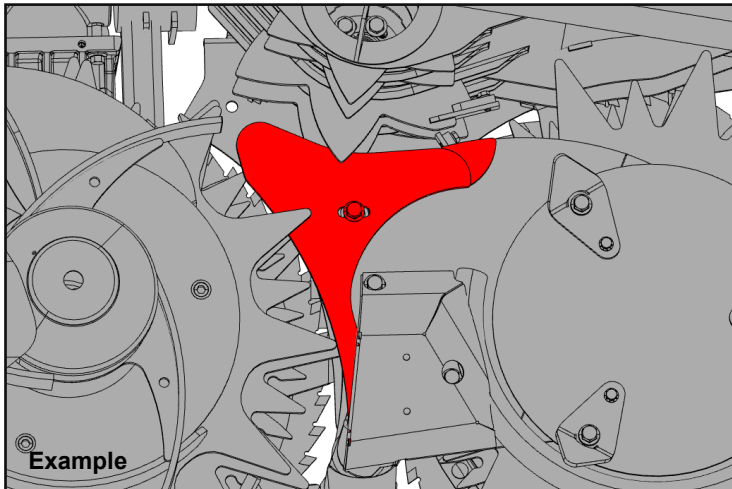

# BETTER CROP TRANSPORTATION 300PLUS, 400PLUS

By rebuilding the top covers of the gathering drums\* cross feeding is improved.

**Installation time:**

approx. 1 h.

**Package contents:**

- All necessary elements for the retrofit
- Installation instructions

Header type	Attachment number	Quantity of attachments	Info
345plus	123897 (from SN128923 or with new (round) cob savers) 123899 (until SN128922 or with old (flat) cob savers)	1	LCA123902 LCA123903
360plus		2	
375plus		3	
390plus		4	
475plus, 490plus	123900	1	LCA123904

\*the rebuilding is possible for the inner and outer drums only