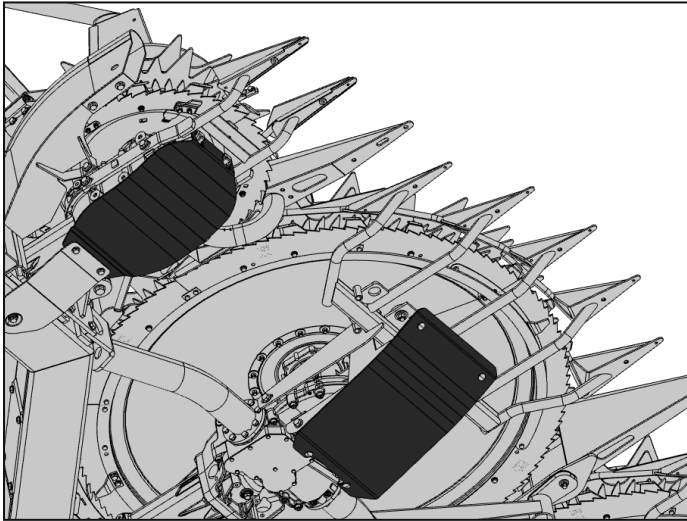

HD SKID SHOES

The new **Heavy Duty** skid shoes protect the gearboxes two times longer than the standard skid shoes.

**Package contents:**

- HD skid shoes

For the correct usage please check the operating manual