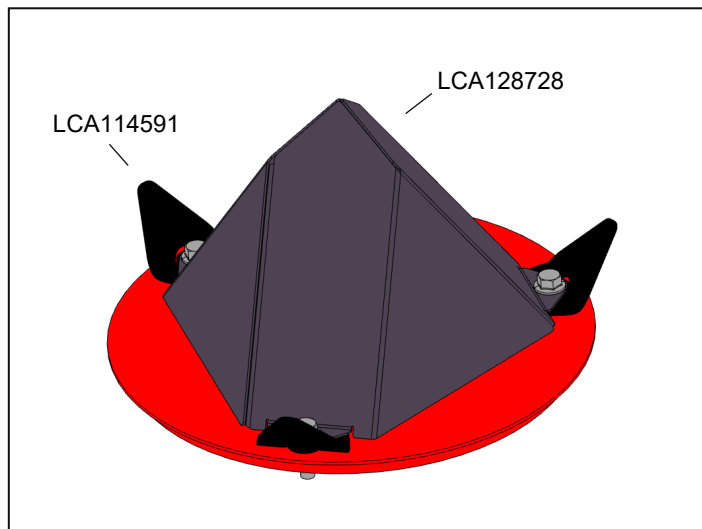

TOWER KIT

The new geometry of the tower prevents wrapping in particularly difficult conditions such as down crop and moth maize.

Benefits:

- Avoiding crop accumulation
- Even feed of the crop

Installation time:

approx. 15 min.

Package contents:

- All necessary elements for the retrofit
- Installation instructions

For the correct usage please check the operating manual

Header type	Part number	Quantity
375plus, 390plus	LCA128728	2
	LCA114591	6