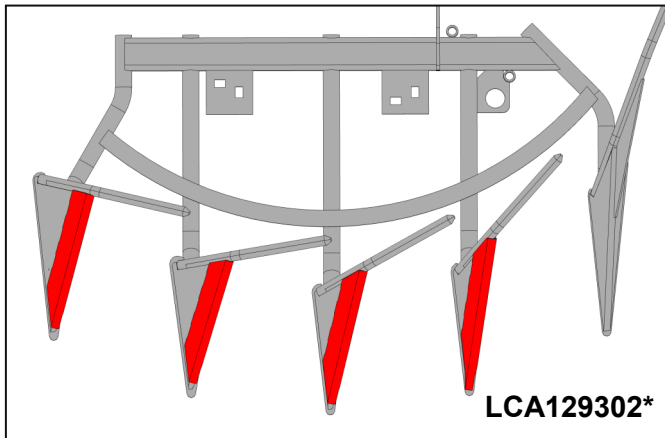

WEAR PARTS FOR GATHERER POINTS 400PLUS

Wear parts for the points and lower square tube.

Package contents:

- All necessary elements for the retrofit
- Installation instructions

For the correct usage please check the operating manual

More information in this [video](#)

*one kit includes parts of a left and a right big drum

Required amount of kits per machine type:

	LCA129302	LCA129257	LCA129258
460plus	2	1	1
475plus	2	2	-
490plus	3	2	1