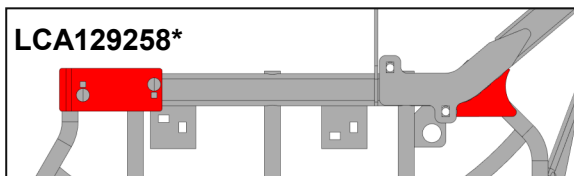

WEAR PARTS FOR GATHERER POINTS 400PLUS

Wear parts for the points and lower square tube.

Package contents:

- All necessary elements for the retrofit
- Installation instructions

For the correct usage please check the operating manual

More information in this [video](#)

*one kit includes parts of a left and a right big drum

Required amount of kits per machine type:

	LCA129302	LCA129257	LCA129258
460plus	2	1	1
475plus	2	2	-
490plus	3	2	1