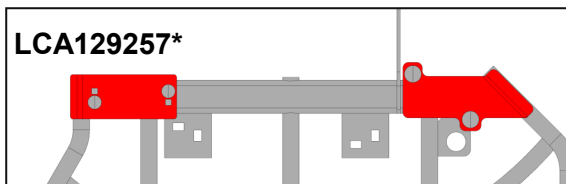

WEAR PARTS FOR GATHERER POINTS 400PLUS

Wear parts for the points and lower square tube.

Package contents:

- All necessary elements for the retrofit
- Installation instructions

For the correct usage please check the operating manual

More information in this [video](#)

*one kit includes parts of a left and a right big drum

Required amount of kits per machine type:

	LCA129302	LCA129257	LCA129258
460plus	2	1	1
475plus	2	2	-
490plus	3	2	1