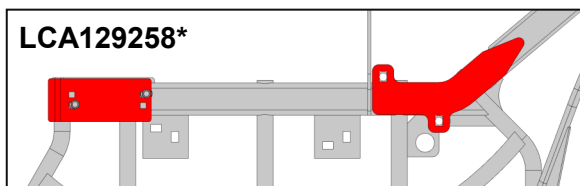

WEAR PARTS FOR GATHERER POINTS 400PLUS

Wear parts for the points and lower square tube.

Package contents:

- All necessary elements for the retrofit
- Installation instructions

For the correct usage please check the operating manual

More information in this [video](#)

*one kit includes parts of a left and a right big drum

Required amount of kits per machine type:

	LCA129302	LCA129257	LCA129258
460plus	2	1	1
475plus	2	2	-
490plus	3	2	1