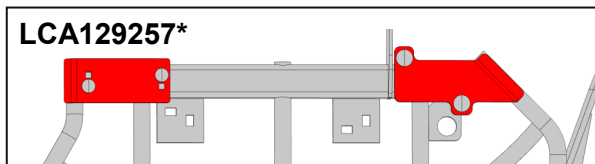

WEAR PARTS FOR GATHERER POINTS 400PLUS

Wear parts for the points and lower square tube.

Package contents:

- All necessary elements for the retrofit
- Installation instructions

For the correct usage please check the operating manual

More information in this [video](#)

*one kit includes parts of a left and a right big drum

Required amount of kits per machine type:

	LCA129302	LCA129257	LCA129258
460plus	2	1	1
475plus	2	2	-
490plus	3	2	1