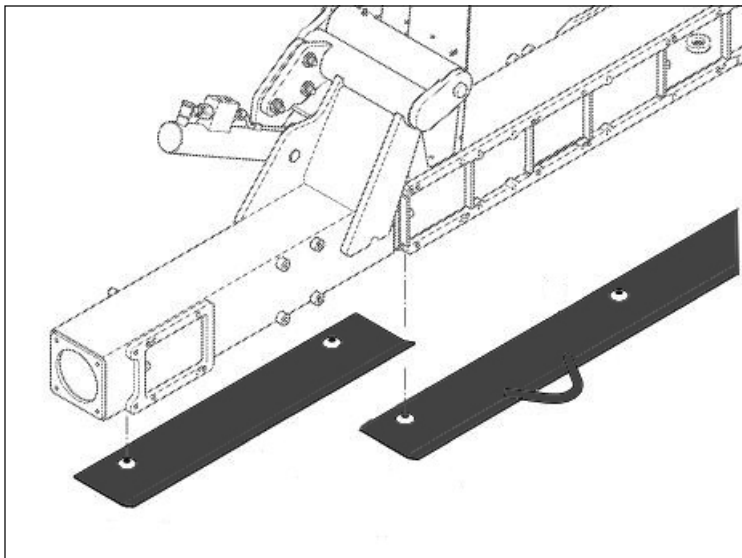

# WEAR PLATES

Additional plates protect the frame from wear.

**Installation time:**

approx. 1 h.

**Package contents:**

- All necessary elements for the retrofit
- Installation instructions

For the correct usage please check the operating manual

Header type	Attachment number	Info
345plus	LCA104565	3706