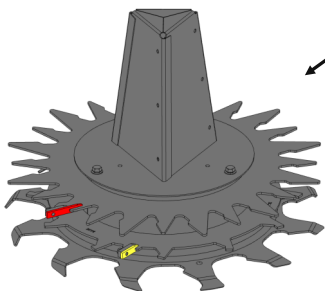

For each cleaner following parts are required:

a: 1 x 19M10030, 1 x LCA129294

b: 1 x 19M9680, 1 x LCA84221