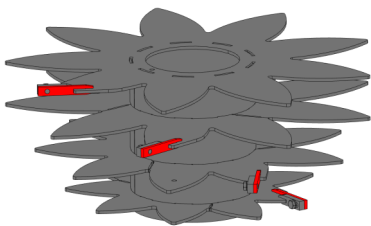

For each cleaner following parts are required:

a: 1 x 19M10030, 1 x LCA129294

b: 1 x 19M9680, 1 x LCA84221