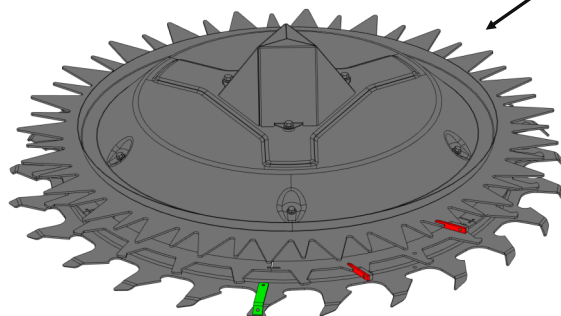

For each cleaner following parts are required:

a: 1 x 19M10030, 1 x LCA129294

b: 1 x 19M9680, 1 x LCA84221