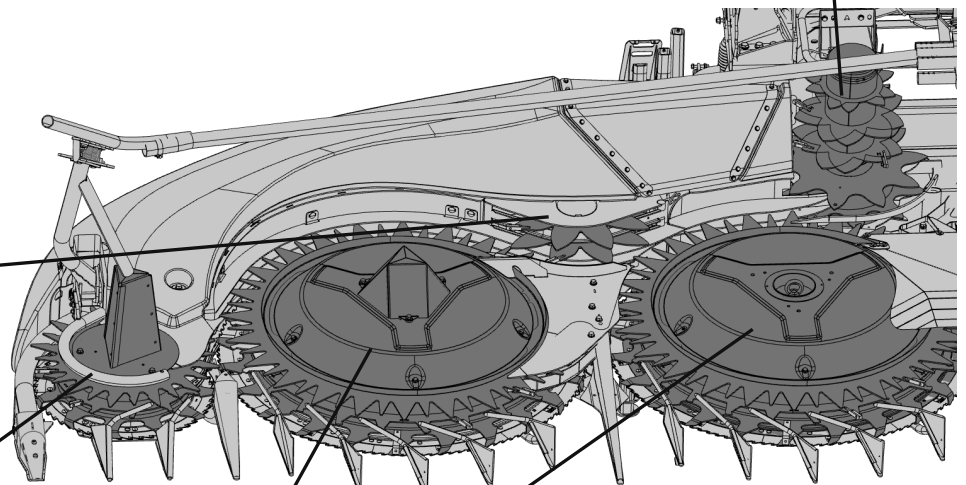

For each cleaner following parts are required:

a: 1 x 19M10030, 1 x LCA129294

b: 1 x 19M9680, 1 x LCA84221