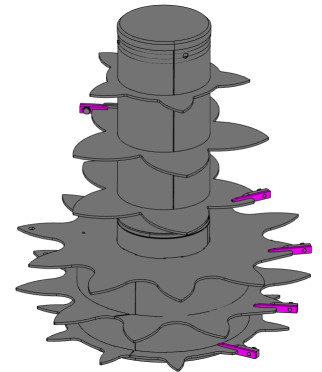

CLEANER OVERVIEW

400PRO

Duly replacing worn or damaged cleaners improves the crop flow and reduces power requirements.

HD version (recognizable by the print)				
Part number	460pro	475pro	490pro	
LCA92911	8	18	20	a
LCA138129	10	10	10	
LCA93241	-	2	-	
LCA95370	8	8	12	b

Standard version				
Part number	460pro	475pro	490pro	
LCA92911	8	18	20	a
LCA92911	10	10	10	
LCA93241	-	2	-	
LCA95370	8	8	12	b

For each cleaner following parts are required:

a: 1 x 19M10030, 1 x LCA129294