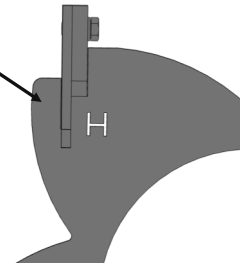

CLEANER OVERVIEW

400PRO

Duly replacing worn or damaged cleaners improves the crop flow and reduces power requirements.

HD version (recognizable by the print)				
Part number	460pro	475pro	490pro	
LCA92911	8	18	20	a
LCA138129	10	10	10	
LCA93241	-	2	-	
LCA95370	8	8	12	b

Standard version				
Part number	460pro	475pro	490pro	
LCA92911	8	18	20	a
LCA92911	10	10	10	
LCA93241	-	2	-	
LCA95370	8	8	12	b

For each cleaner following parts are required:

a: 1 x 19M10030, 1 x LCA129294

b: 1 x 19M9680, 1 x LCA84221

For more information on cleaners and general maintenance, see this video: