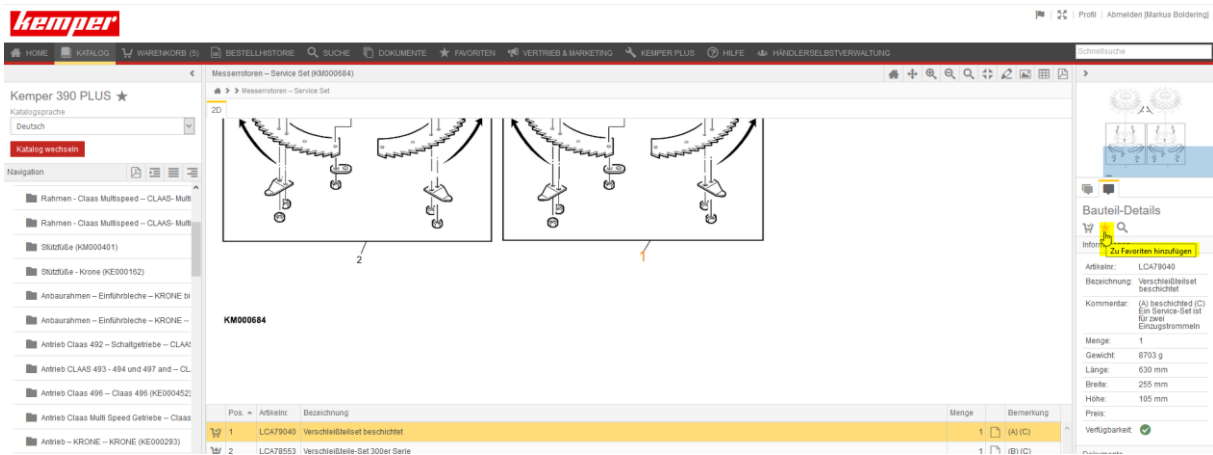

Kemper Web Shop 2.0 manual

5. Set favorites:

With this function you have the possibility to save the article of a machine so that you can call it up later.

To do this, please click on the star "Add to favorites" on the corresponding catalog page.