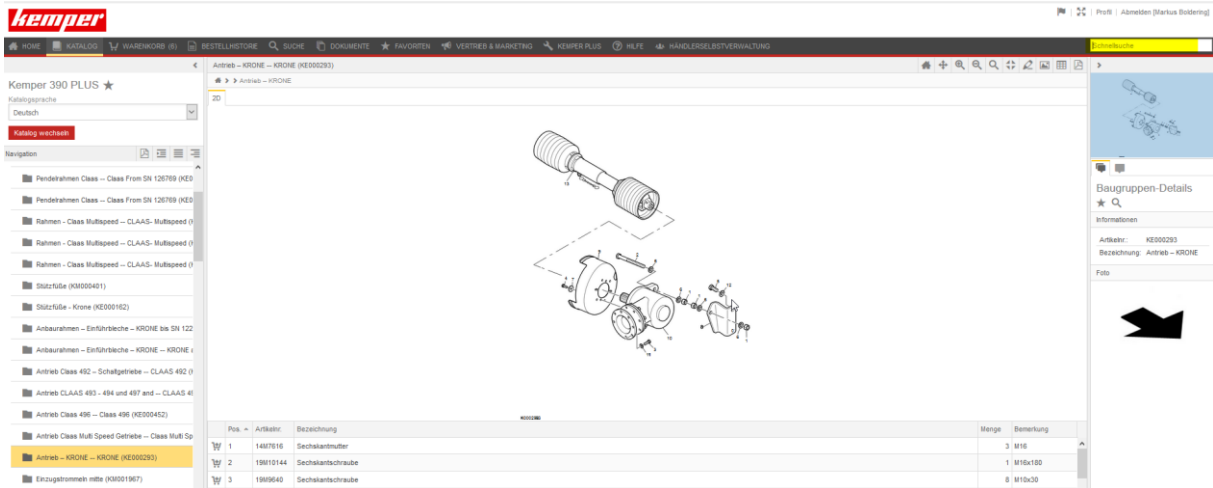

## 6. Search function:

You can choose between quick search and detailed search

The quick search field is always shown at the top right.

The quick search always searches in all spare parts lists

With the detailed search it is possible to limit the search to article numbers or descriptions or to search only in certain catalogs