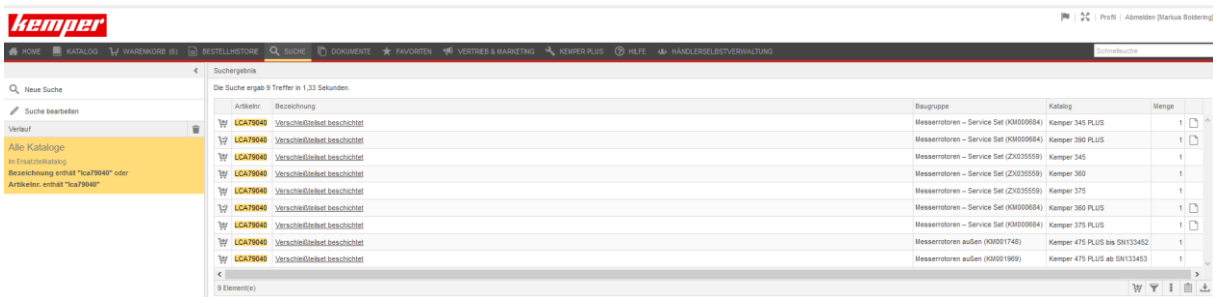

## 6. Search function:

You can choose between quick search and detailed search

The quick search field is always shown at the top right.

The quick search always searches in all spare parts lists

With the detailed search it is possible to limit the search to article numbers or descriptions or to search only in certain catalogs